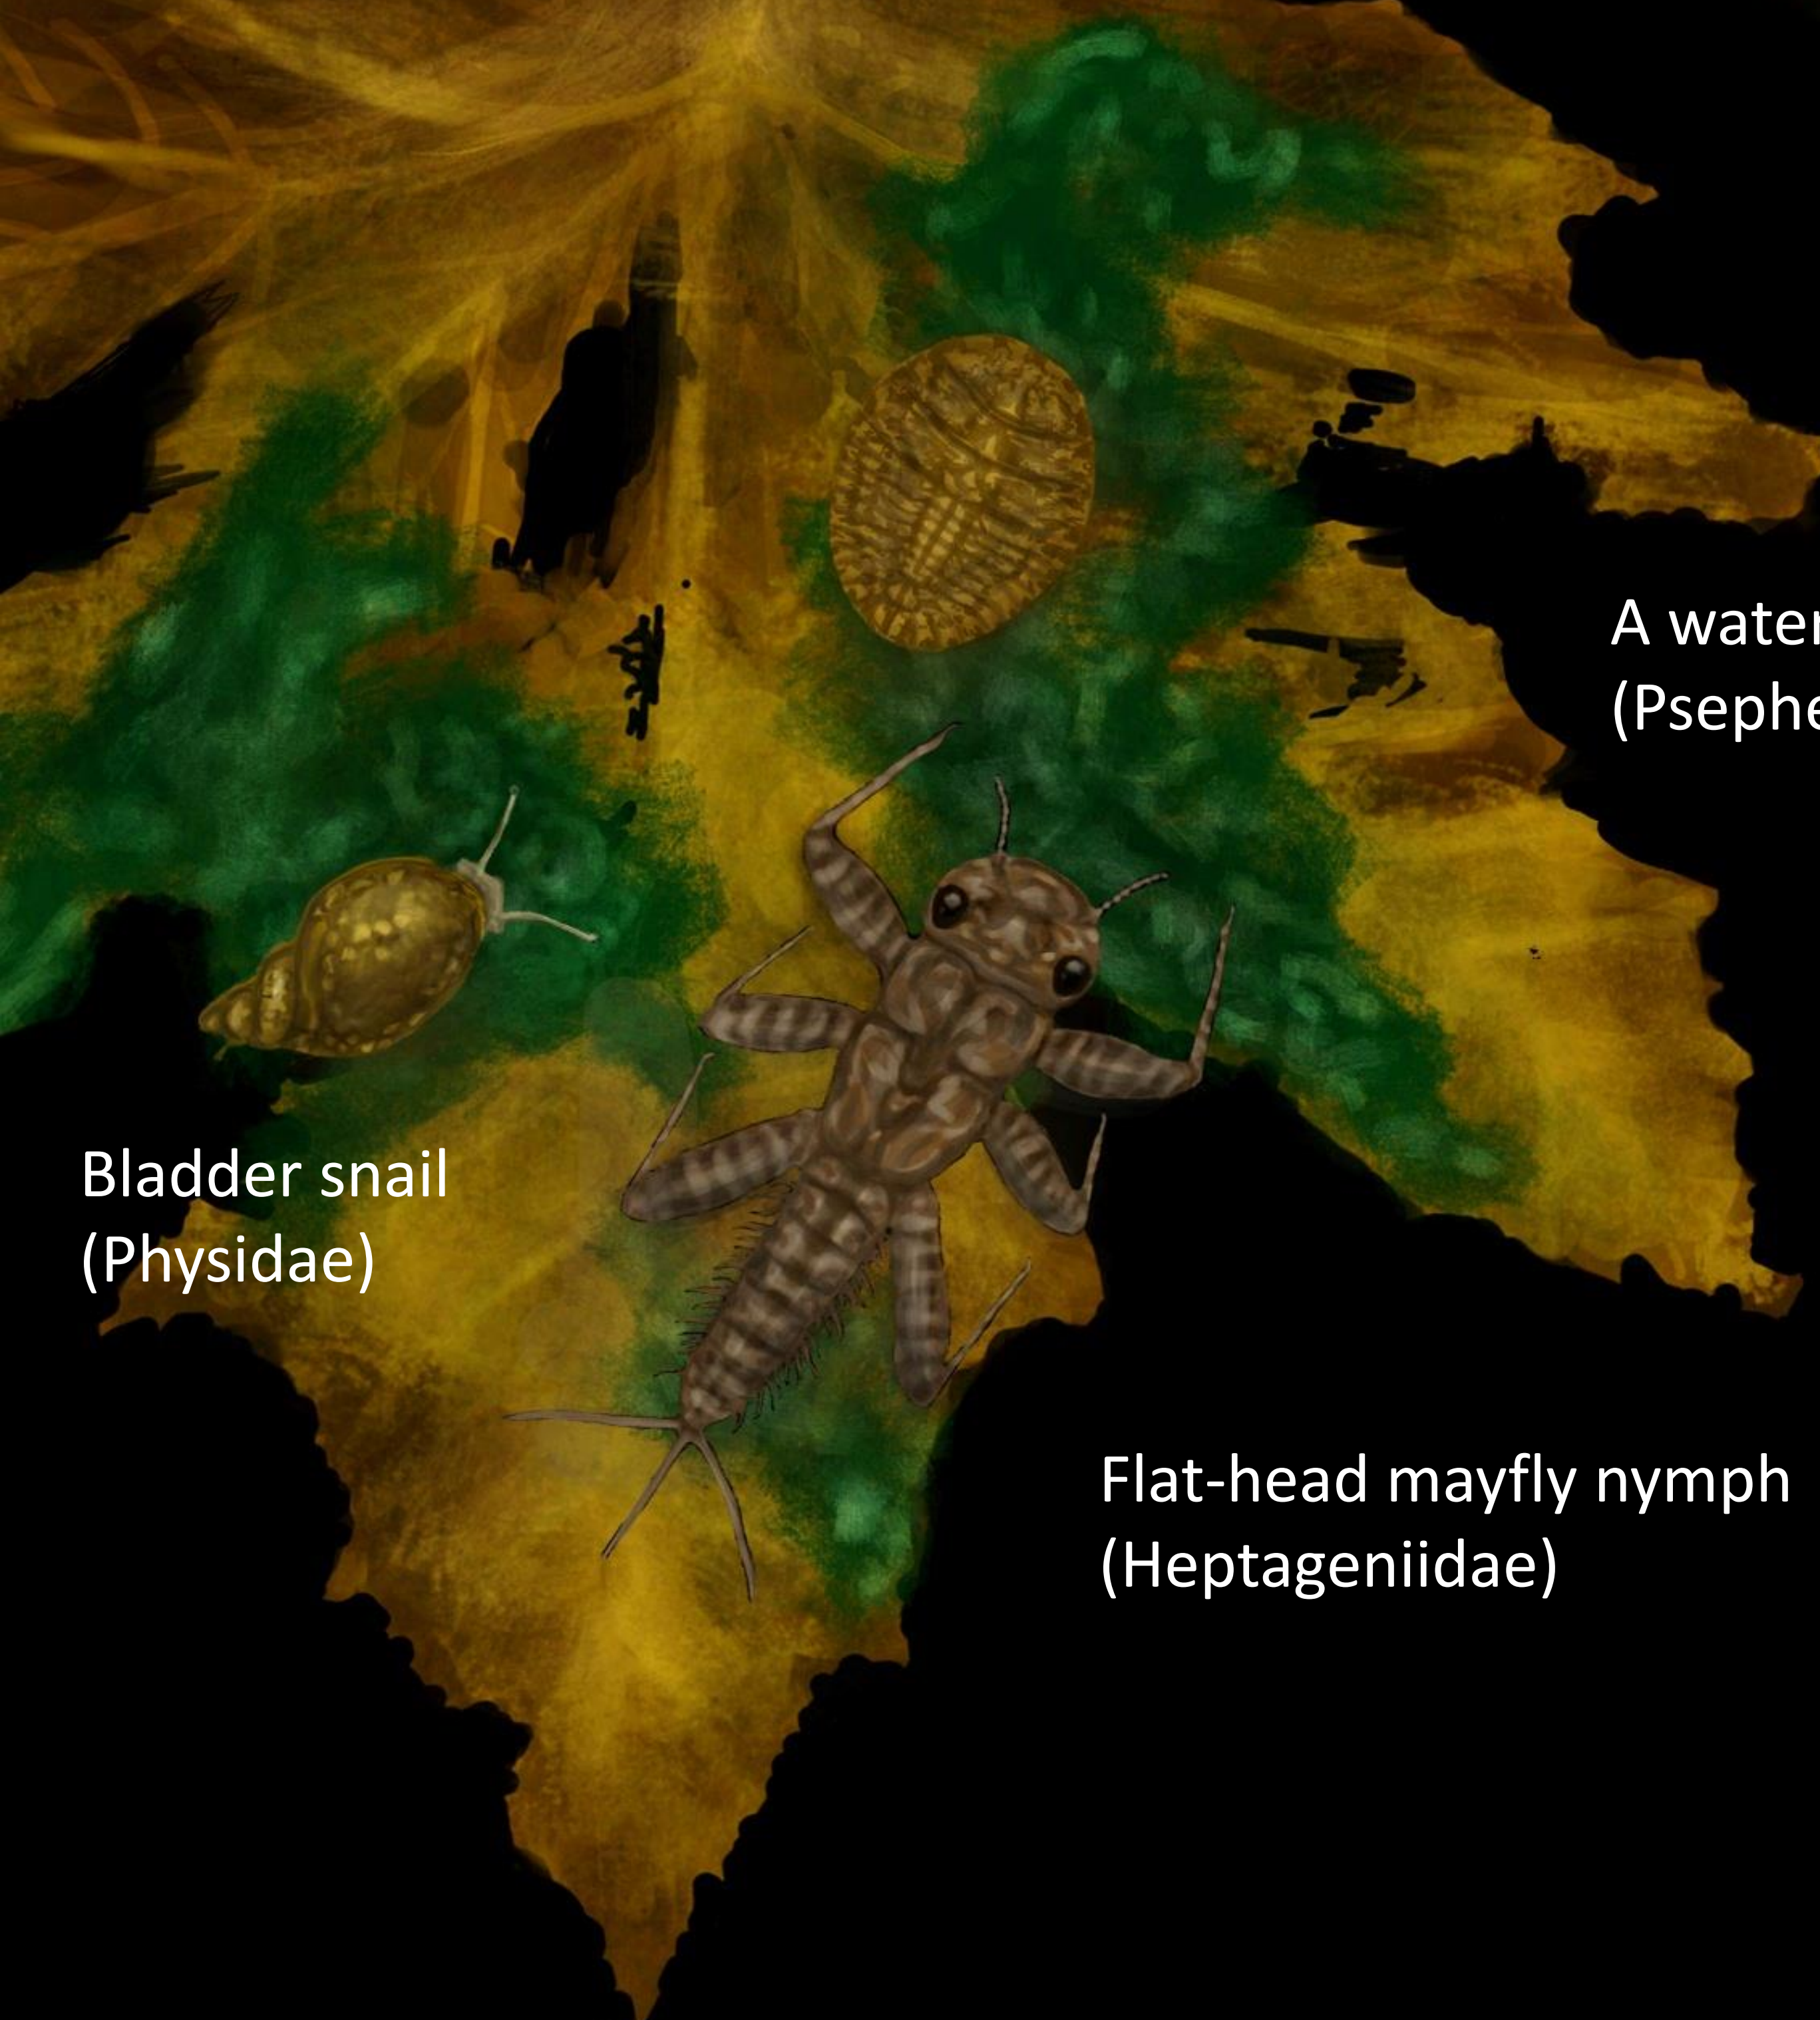

How a leaf becomes a bird

an illustrative series by Dante Bresolin

Follow along to learn about how forested streams support threatened and endangered birds in Ontario.

A leaf falls into a stream...

Louisiana waterthrush
(threatened)

...and shredders shred it up.

Shredders are aquatic insects that eat leaves and other plant matter. By breaking down leaves, they move energy from the trees to the water.

Roachfly larvae
(Peltoperlidae)

Giant stonefly larvae
(Pteronarcyidae)

Cranefly larvae
(Tipulidae)

Bladder snail
(Physidae)

A water penny
(Psephenidae)

Flat-head mayfly nymph
(Heptageniidae)

Scrapers eat the slime...

Scrapers use specialized mouthparts to eat scum from surfaces. This scum – also called biofilm – is home to bacteria, algae and other microbes that help break down leaves.

All sorts of larvae emerge from the water as winged adults. Flying above streams, they make a great meal for birds like swifts and swallows, that catch insects in flight.

From the leaves that started it all, to the trees where they nest: