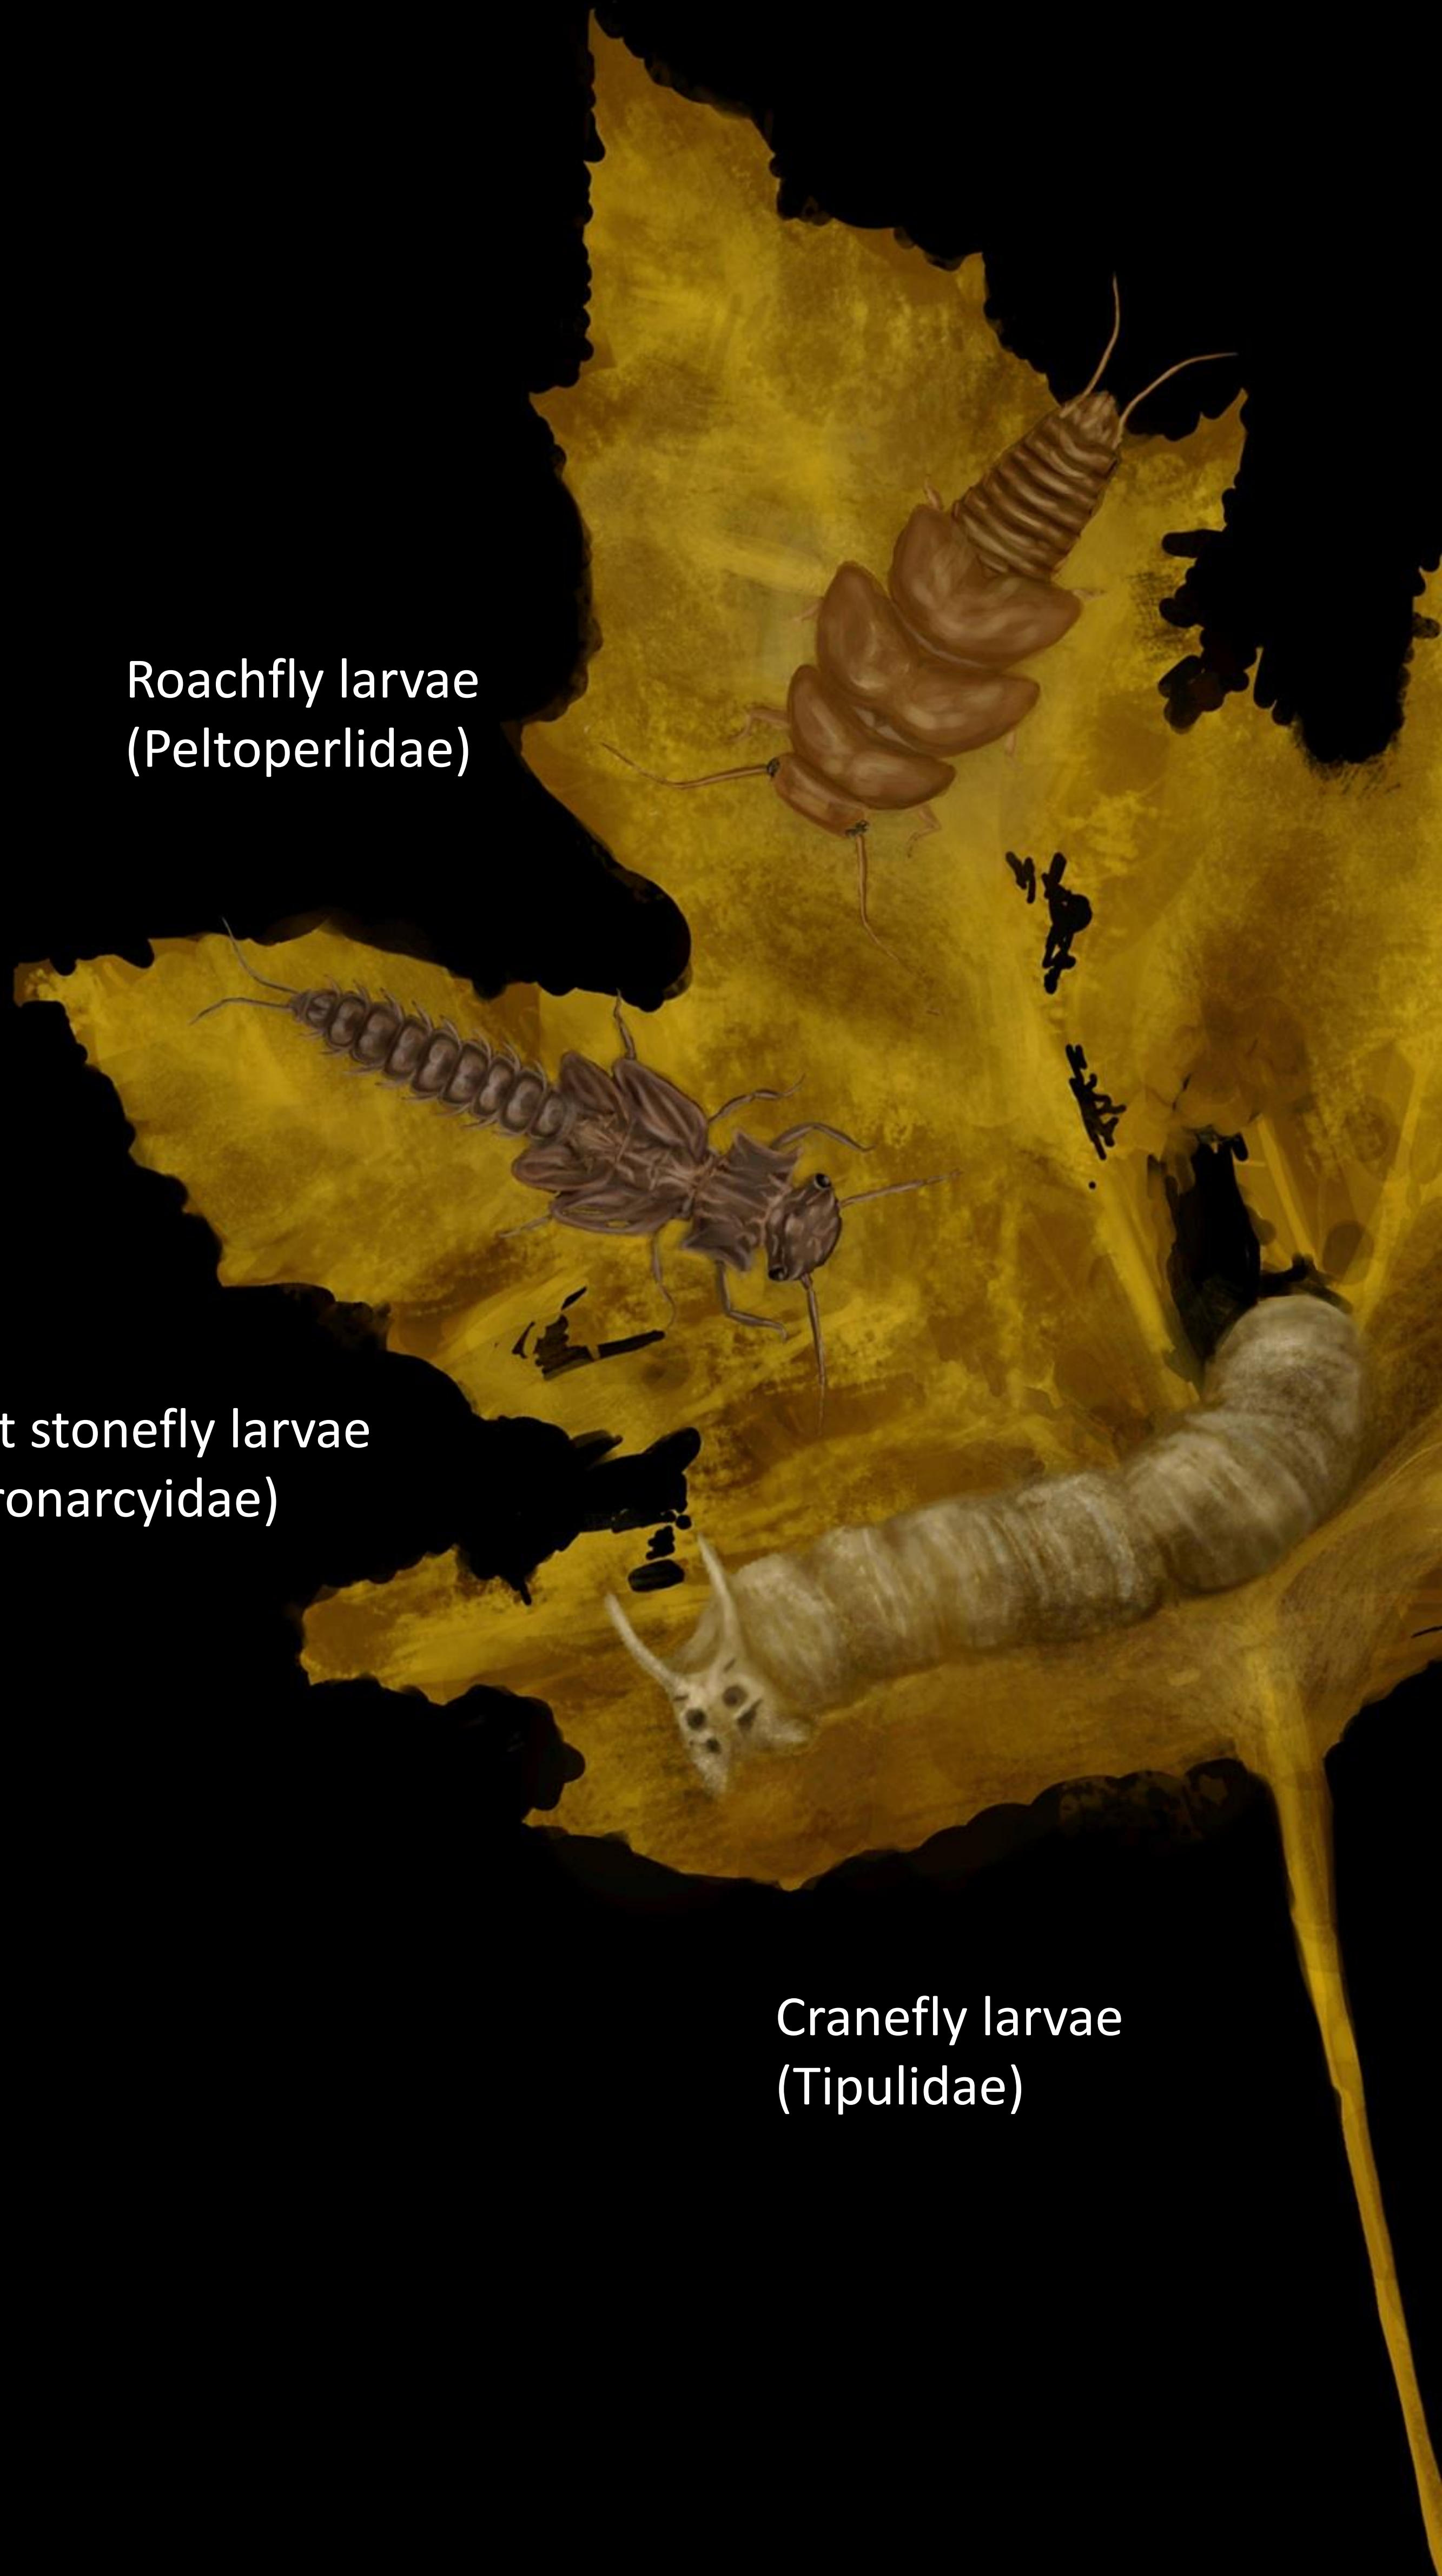

How a leaf becomes a bird

an illustrative series by Dante Bresolin

Follow along to learn about how forested streams support threatened and endangered birds in Ontario.

A leaf falls into a stream...

Louisiana waterthrush
(threatened)

...and shredders shred it up.

Shredders are aquatic insects that eat leaves and other plant matter. By breaking down leaves, they move energy from the trees to the water.

Roachfly larvae
(Peltoperlidae)

Giant stonefly larvae
(Pteronarcyidae)

Cranefly larvae
(Tipulidae)

Bladder snail
(Physidae)

A water penny
(Psephenidae)

Flat-head mayfly nymph
(Heptageniidae)

Scrapers eat the slime...

Scrapers use specialized mouthparts to eat scum from surfaces. This scum – also called biofilm – is home to bacteria, algae and other microbes that help break down leaves.

All sorts of larvae emerge from the water as winged adults. Flying above streams, they make a great meal for birds like swifts and swallows, that catch insects in flight.

From the leaves that started it all, to the trees where they nest: